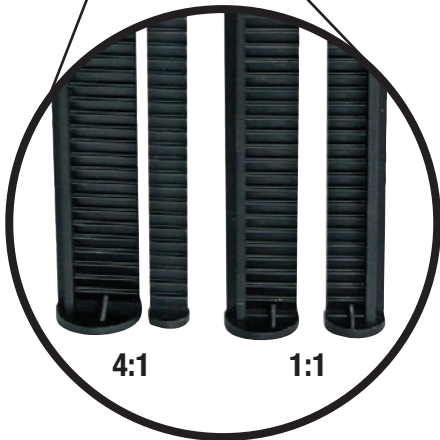

SIGN & DISPLAY ASSEMBLY GUNS & MIXING TIPS

Includes 1 Each
4:1 & 1:1 Plungers

4:1

1:1